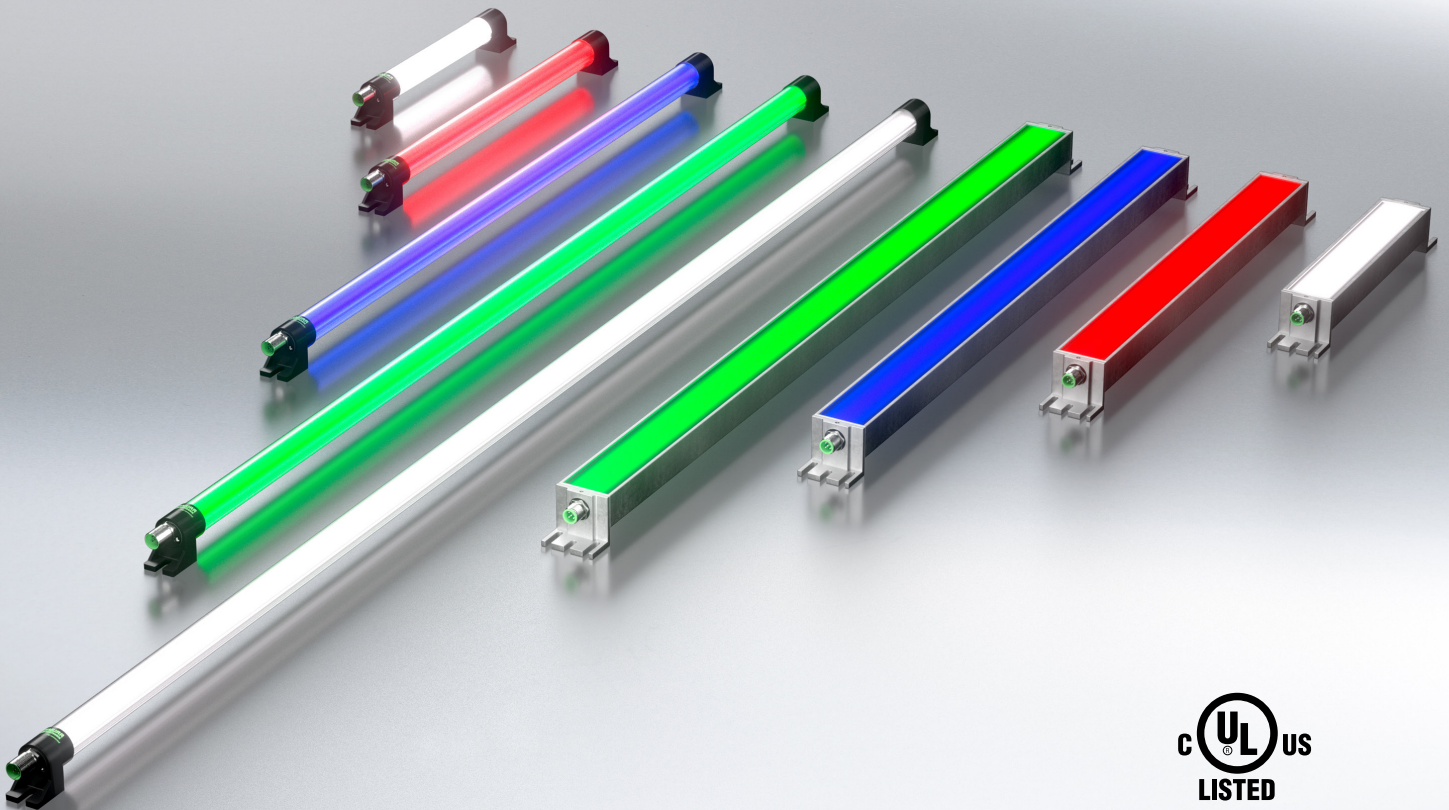

COMPACT

stay connected

MODLIGHT ILLUMIX SLIM & CLASSIC PRO RGBW

Illumination and status display – two functions in one device

In the ever-evolving world of industrial lighting, there is an impressive innovation that is revolutionizing the way machines and work areas are illuminated and monitored. The Modlight Illumix Pro RGBW LED machine lights are at the forefront of this change, as they not only provide efficient lighting, but also serve as a versatile status indicator.

Until now, the requirements for industrial lighting and status displays were considered separately. Machine lighting should ensure optimum lighting conditions, while status indicators are specifically designed to communicate important information. But Modlight Illumix Pro RGBW combines these two functions in a single flexible device.

STATUS DISPLAY

Red –
on/off

Green –
on/off

Blue –
on/off

LIGHTING

White – on/off

BENEFITS

Flexibility:

- Combination of lighting and status status display in one device
- Status display has priority
> White lighting is switched off
- Illumination of the work area with energy-saving LED technology
- Status display in the direct field of vision of the employee
- Illumination of complete work areas with status information