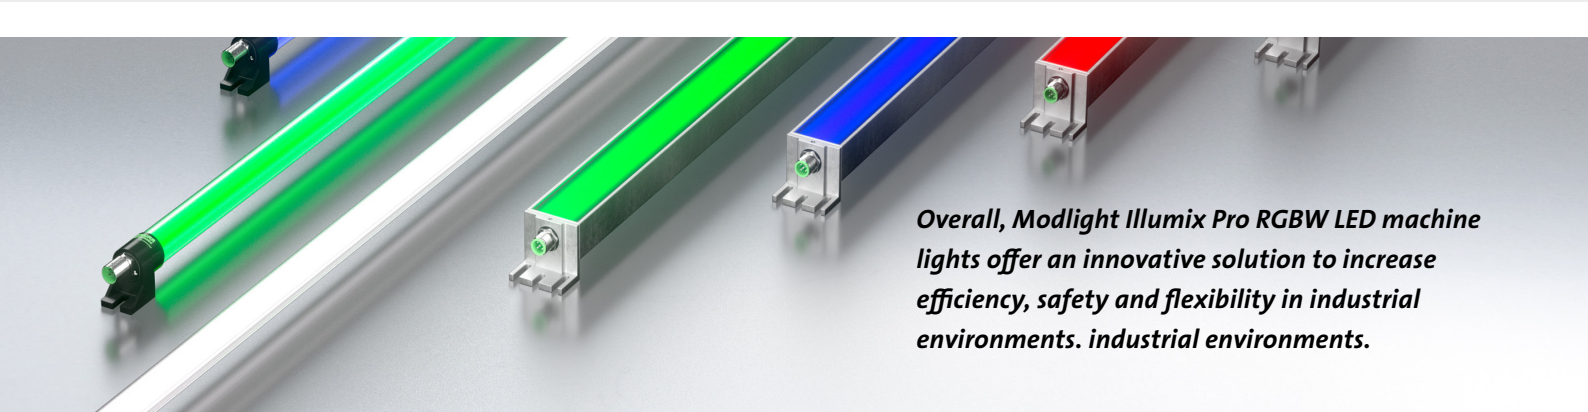

BENEFITS

Flexibility:

- Combination of lighting and status status display in one device
- Status display has priority
  > White lighting is switched off
- Illumination of the work area with energy-saving LED technology
- Status display in the direct field of vision of the employee
- Illumination of complete work areas with status information

Economical:

- Status information can be immediately recognized immediately
- Reduction of downtimes

Energy efficiency:

- LED technology is generally energy-efficient, which leads to a reduction in energy consumption and operating costs

Longevity:

- LED lights have a long service life and require less frequent replacement of light sources

Immediate switch-on:

- LEDs reach their full brightness immediately, without the need for a warm-up time

Environmentally friendly:

- LED lights contain no harmful mercury vapors and produce no UV radiation, which makes them more environmentally friendly.

Overall, Modlight Illumix Pro RGBW LED machine lights offer an innovative solution to increase efficiency, safety and flexibility in industrial environments. industrial environments.

ORDERING INFORMATION

Modlight Illumix Slim Line Pro RGBW	Art.No.
Power: 4 W, Length: 218 mm	4000-75800-1416004
Power: 8 W, Length: 358 mm	4000-75800-1416008
Power: 16 W, Length: 638 mm	4000-75800-1416016
Power: 24 W, Length: 918 mm	4000-75800-1416024
Power: 32 W, Length: 1198 mm	4000-75800-1416032

Modlight Illumix Classic Line Pro RGBW	Art.No.
Power: 6 W, Length: 225 mm	4000-75801-1416006
Power: 12 W, Length: 400 mm	4000-75801-1416012
Power: 18 W, Length: 575 mm	4000-75801-1416018
Power: 24 W, Length: 750 mm	4000-75801-1416024