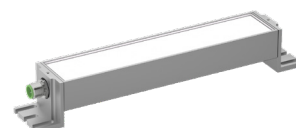

STATUS DISPLAY

Red –
on/off

Green –
on/off

Blue –
on/off

LIGHTING

White – on/off

BENEFITS

Flexibility:

- Combination of lighting and status status display in one device
- Status display has priority
> White lighting is switched off
- Illumination of the work area with energy-saving LED technology
- Status display in the direct field of vision of the employee
- Illumination of complete work areas with status information